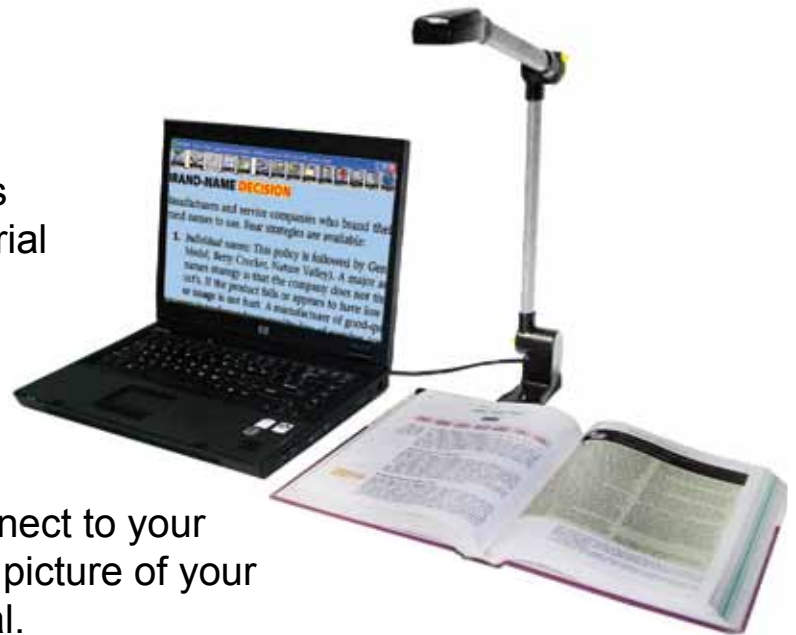

## PEARL at a Glance

- True portable access to books anywhere you go
- Convert printed text to high quality speech in seconds
- Scan 20 pages per minute
- Scan books without removing the binding
- Add notes and highlighting
- Export to other applications like Microsoft® Word or Notepad
- Fold it up and take it with you in its protective carrying case

The PEARL® brings instant portable access to printed material with an array of high quality voices. The folding camera sets up in seconds to connect to your PC and snap a picture of your reading material.

## Lightning Fast OCR

The PEARL expands the features of WYNN™ 6.0 to provide instant OCR. Press a keystroke to snap a picture, and hear your book read back to you with one of the Real-Speak Solo Direct® voices. You control the reading rate and voice.

## Take It with You Anywhere

The PEARL is the ultimate in portable scanning and reading. It sets up in seconds to provide a stable platform for the camera with alignment features to

ensure you capture a good image every time. It runs off a single USB port – no battery or external power supply required. When you are ready to move on, the PEARL folds up into a compact 14”x 3”x 2 1/8” package and zips into its protective neoprene case. Carry it by its shoulder strap or slip it into your briefcase or backpack.